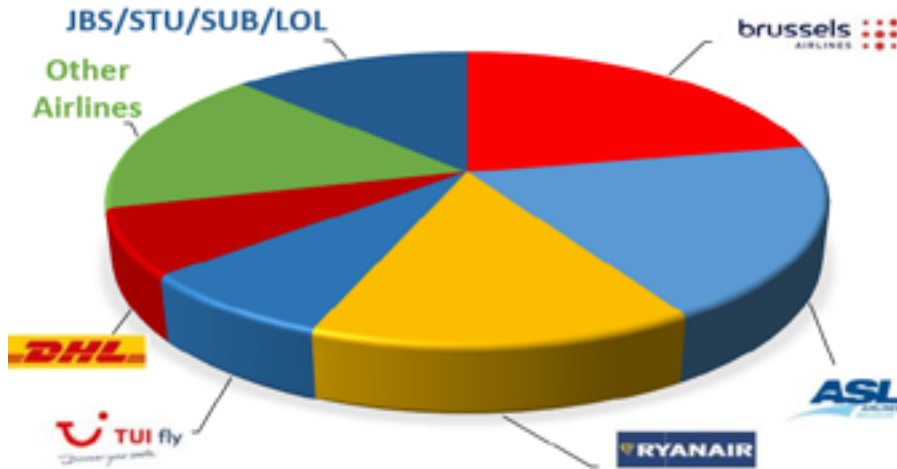

How you can join us

Easy!

Just fill in our online membership application form at:

<https://www.beca.be/join-beca>

Who are our members

Already unionised? Why you should also join BeCA

- To maximise impact in your airline: BeCA provides **expertise & support** to your pilot union representatives.
- Unions defend **workers** across all categories at **airline and national levels**.
- BeCA represents the *collective* interests of your **pilot community** at **airline, national & international levels**.
- BeCA & Unions have **different and complementary expertise** in collective representation.